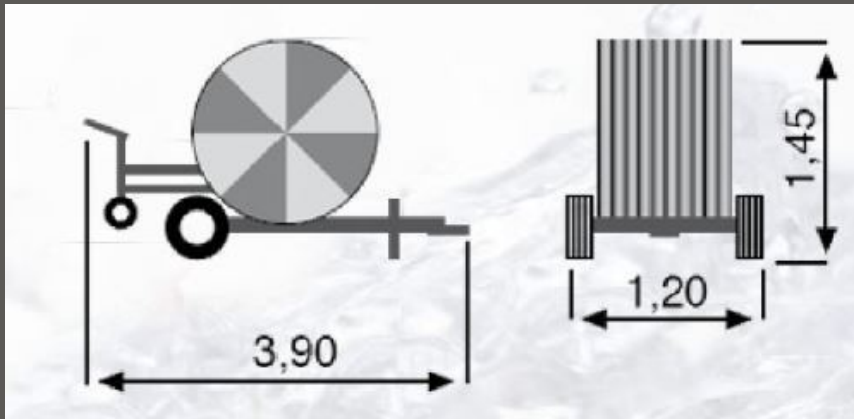

Technical Specifications of DuCaR Atom 28 Sprinkler Head

Nozzle Diameter		Pressure		Jet Length		Capacity			Values for a single sprinkler		
									Irrigated Area		Rainfall per hour
mm	inch	atm	psi	m	feet	l/min	m³/h	G.P.M	m²	acre	mm/h
10	.39	2	29	19	62	86,7	6,5	23	1134	0,28	4,6
10	.39	3	44	21	69	107	7,8	28	1385	0,34	4,6
10	.39	4	56	23	75	123	9,1	33	1661	0,41	4,5
10	.39	5	70	23,5	77	236	10,5	46	1734	0,43	5,2
12	.47	2	29	21,0	69	152	9,0	41	1385	0,34	6,7
12	.47	3	44	23,0	75	182	11,2	49	1661	0,41	6,7
12	.47	4	56	25,5	84	211	13,0	57	2042	0,50	6,4
12	.47	5	70	26,5	87	236	14,2	63	2205	0,54	5,2
14	.55	2	29	22,0	72	195	12,0	53	1520	0,38	8,4
14	.55	3	44	23,5	77	239	14,1	64	1734	0,43	8,4
14	.55	4	56	27,0	89	277	16,5	74	2289	0,57	7,4
14	.55	5	70	28,0	92	309	18,8	83	2462	0,61	7,7

irrigationBox

12/49 Iljaws Street Sumner QLD 4074

(07) 3088 8096

www.irrigationbox.com.au